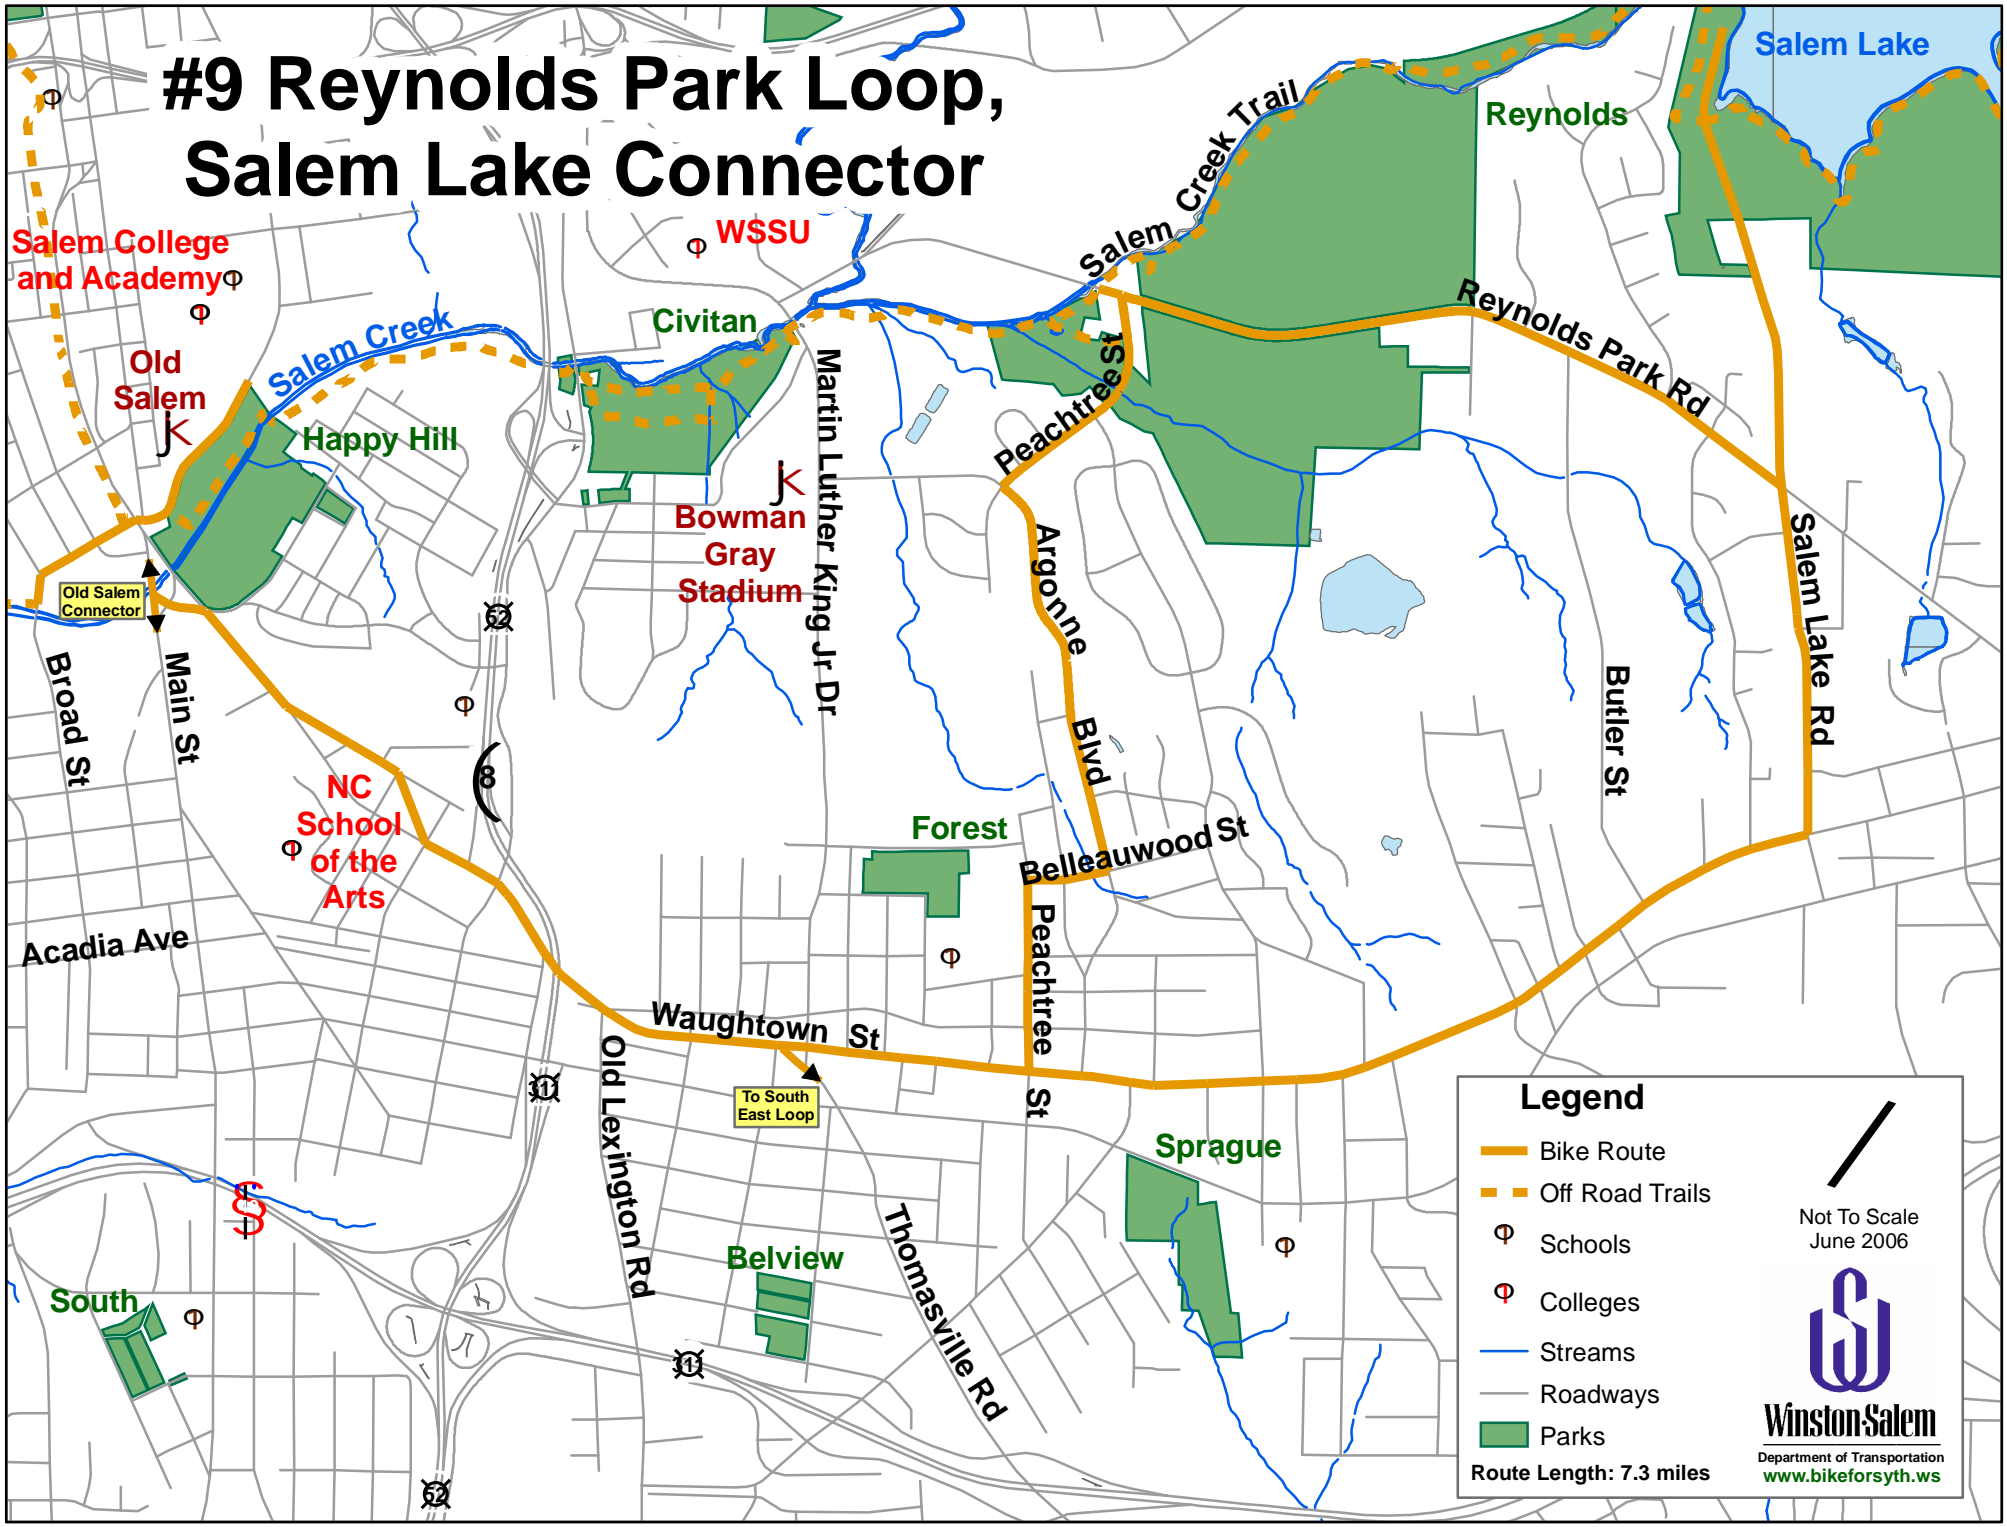

# #9 Reynolds Park Loop, Salem Lake Connector

Salem College and Academy

WSSU

Salem Lake

Reynolds

Civitan

Happy Hill

Bowman Gray Stadium

Martin Luther King Jr Dr

Peachtree St

Salem Creek Trail

Reynolds Park Rd

Salem Lake Rd

Butler St

NC School of the Arts

Forest

Belleauwood St

Broad St

Main St

Acadia Ave

Waughtown St

Peachtree St

Sprague

To South East Loop

Old Lexington Rd

Belview

Thomasville Rd

South

**Legend**

- Bike Route
- - - Off Road Trails
- ⊕ Schools
- ⊕ Colleges
- Streams
- Roadways
- Parks

Route Length: 7.3 miles

Not To Scale  
June 2006