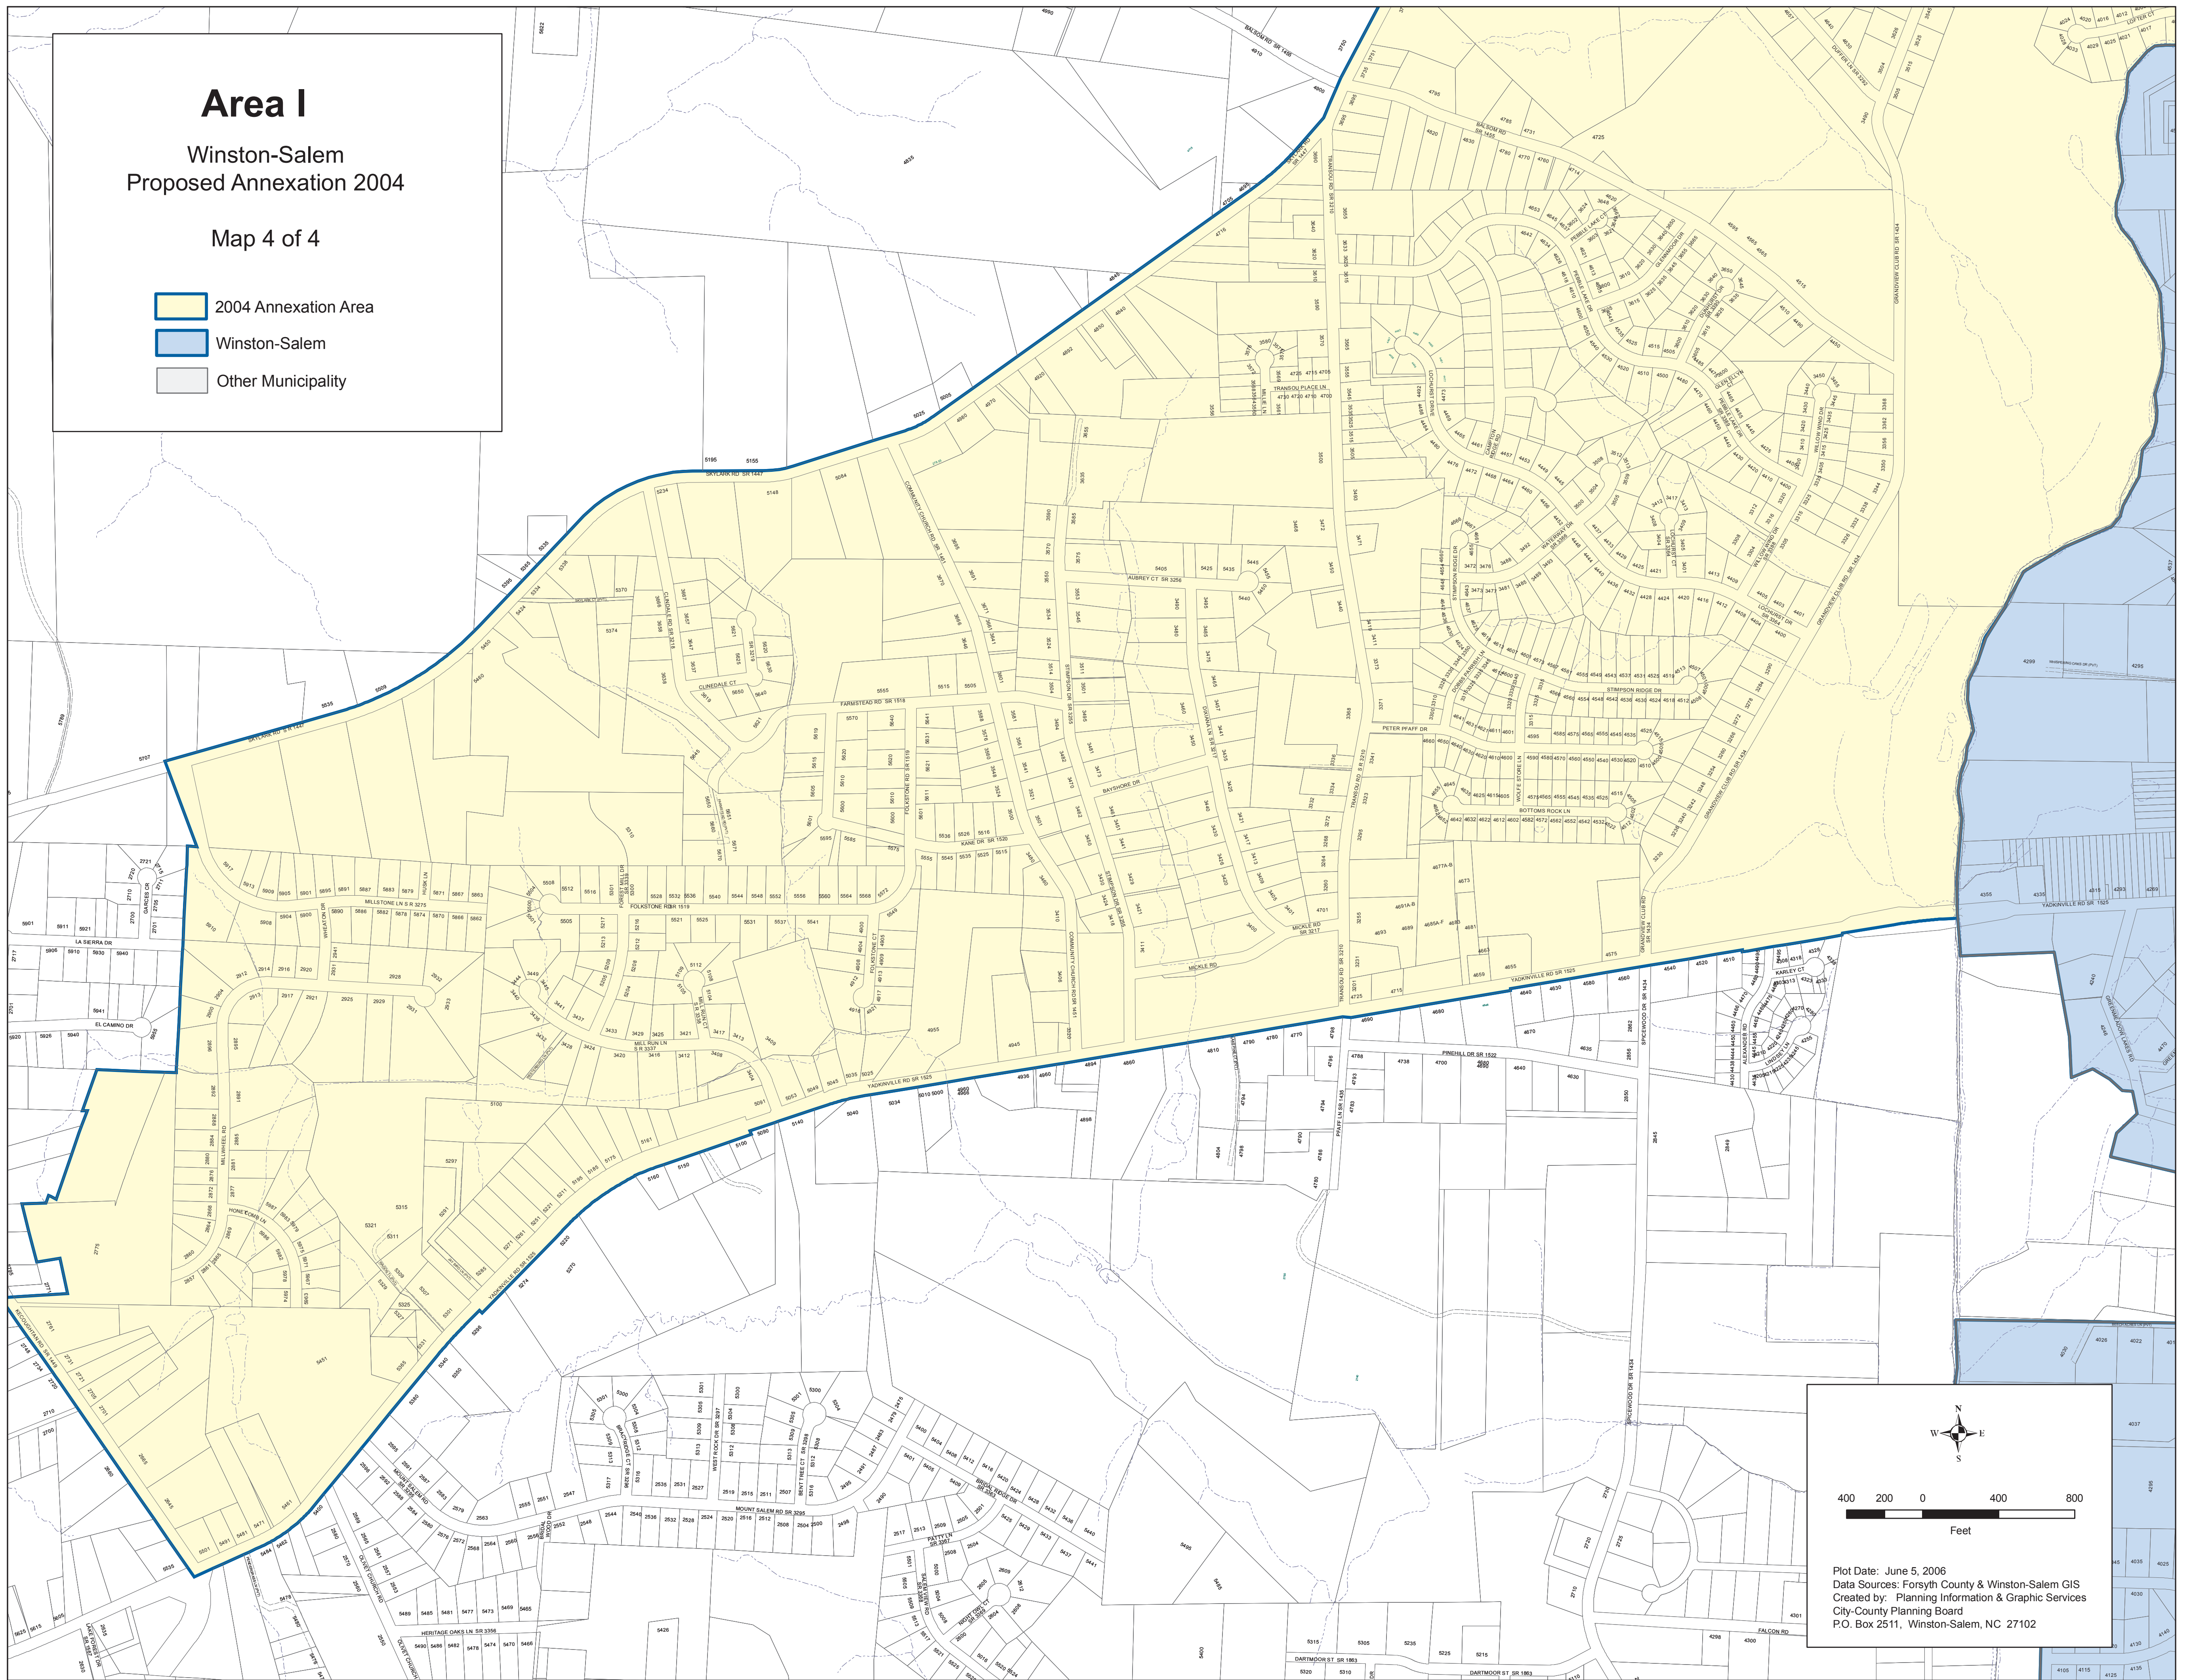

# Area I

Winston-Salem  
Proposed Annexation 2004

Map 4 of 4

-  2004 Annexation Area
-  Winston-Salem
-  Other Municipality

Plot Date: June 5, 2006  
Data Sources: Forsyth County & Winston-Salem GIS  
Created by: Planning Information & Graphic Services  
City-County Planning Board  
P.O. Box 2511, Winston-Salem, NC 27102