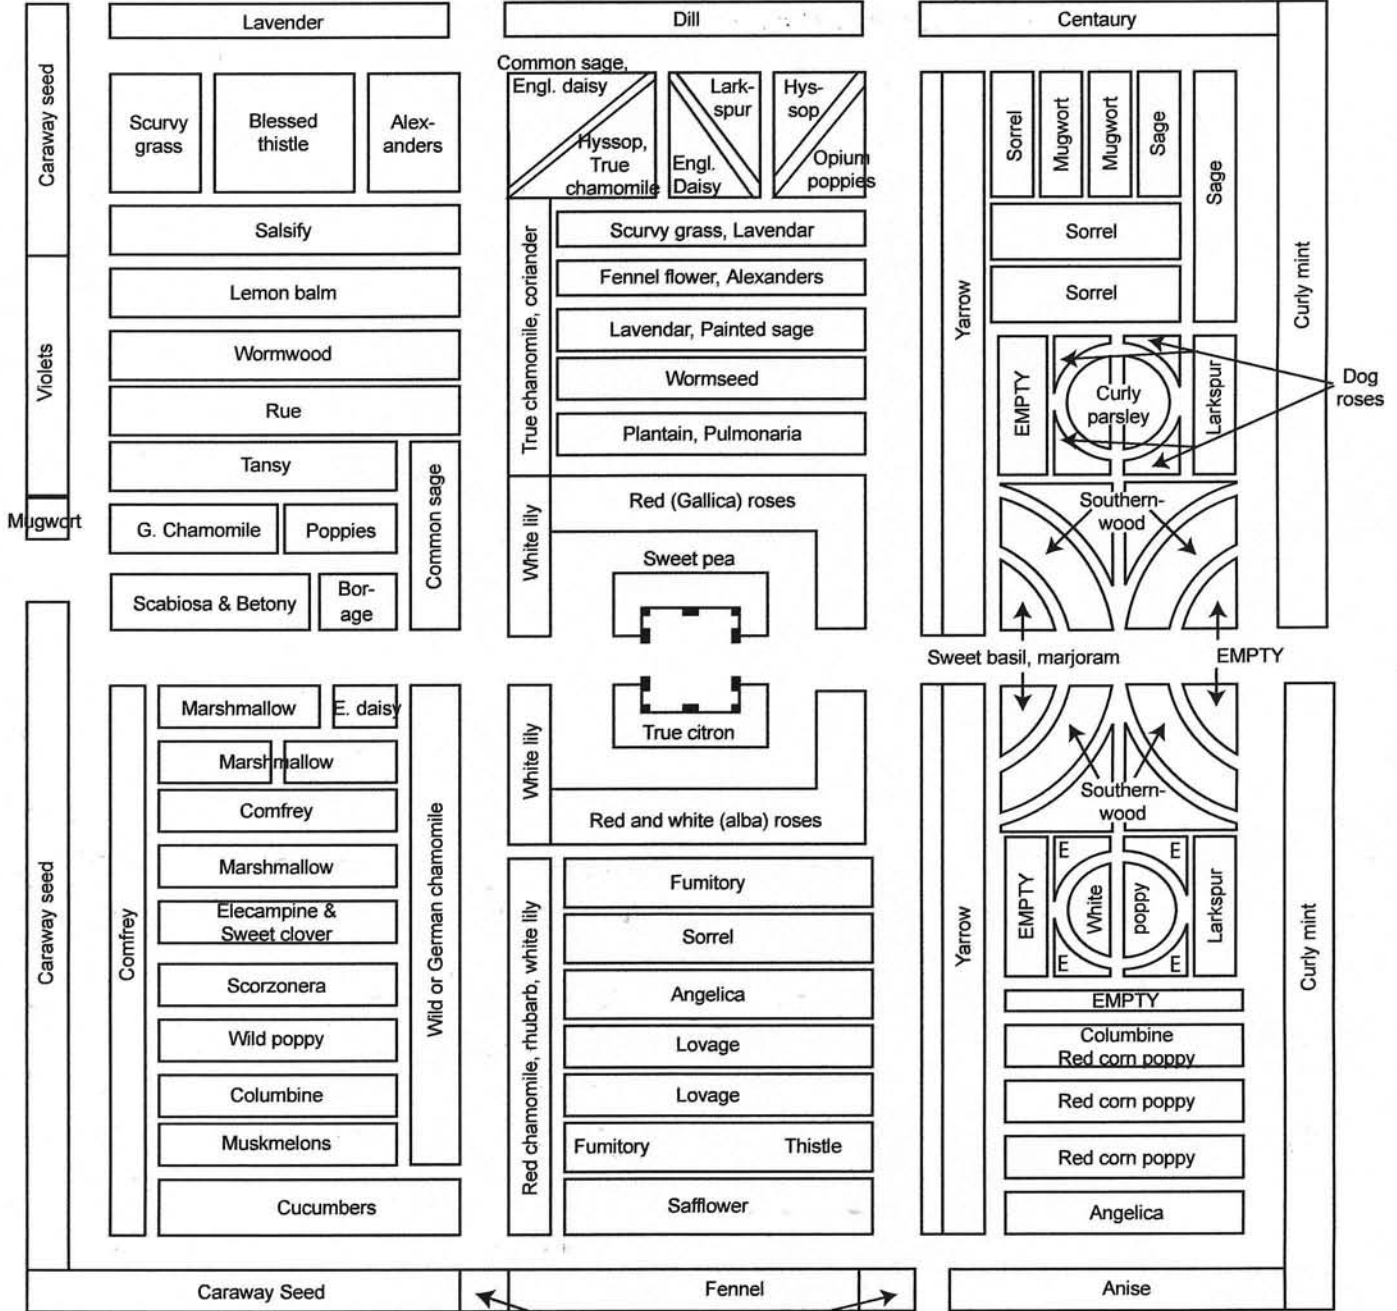

Medicinal Garden of Bethabara with Modern Plant Names

Community Gardens

Roadway

Distances measured in English feet
(1 block ≈ 10 feet)